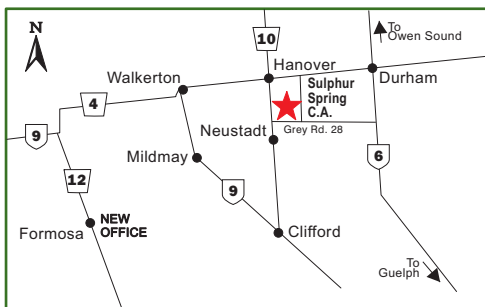

Arbour Day TREE SALE

Sat. May 5, 2018

8:00 AM to 12 NOON

SULPHUR SPRING CONSERVATION AREA
(Formerly known as Headquarters
Conservation Area)

Wide variety of tree species and sizes available

* No minimum purchase required - quantities limited.

*Pricing includes all taxes & handling charges.

Grey Rd. 28, south of Hanover
off Grey Rd. 10 (follow signs)

For more information 367-3040 ext. 231 or 233

www.svca.on.ca